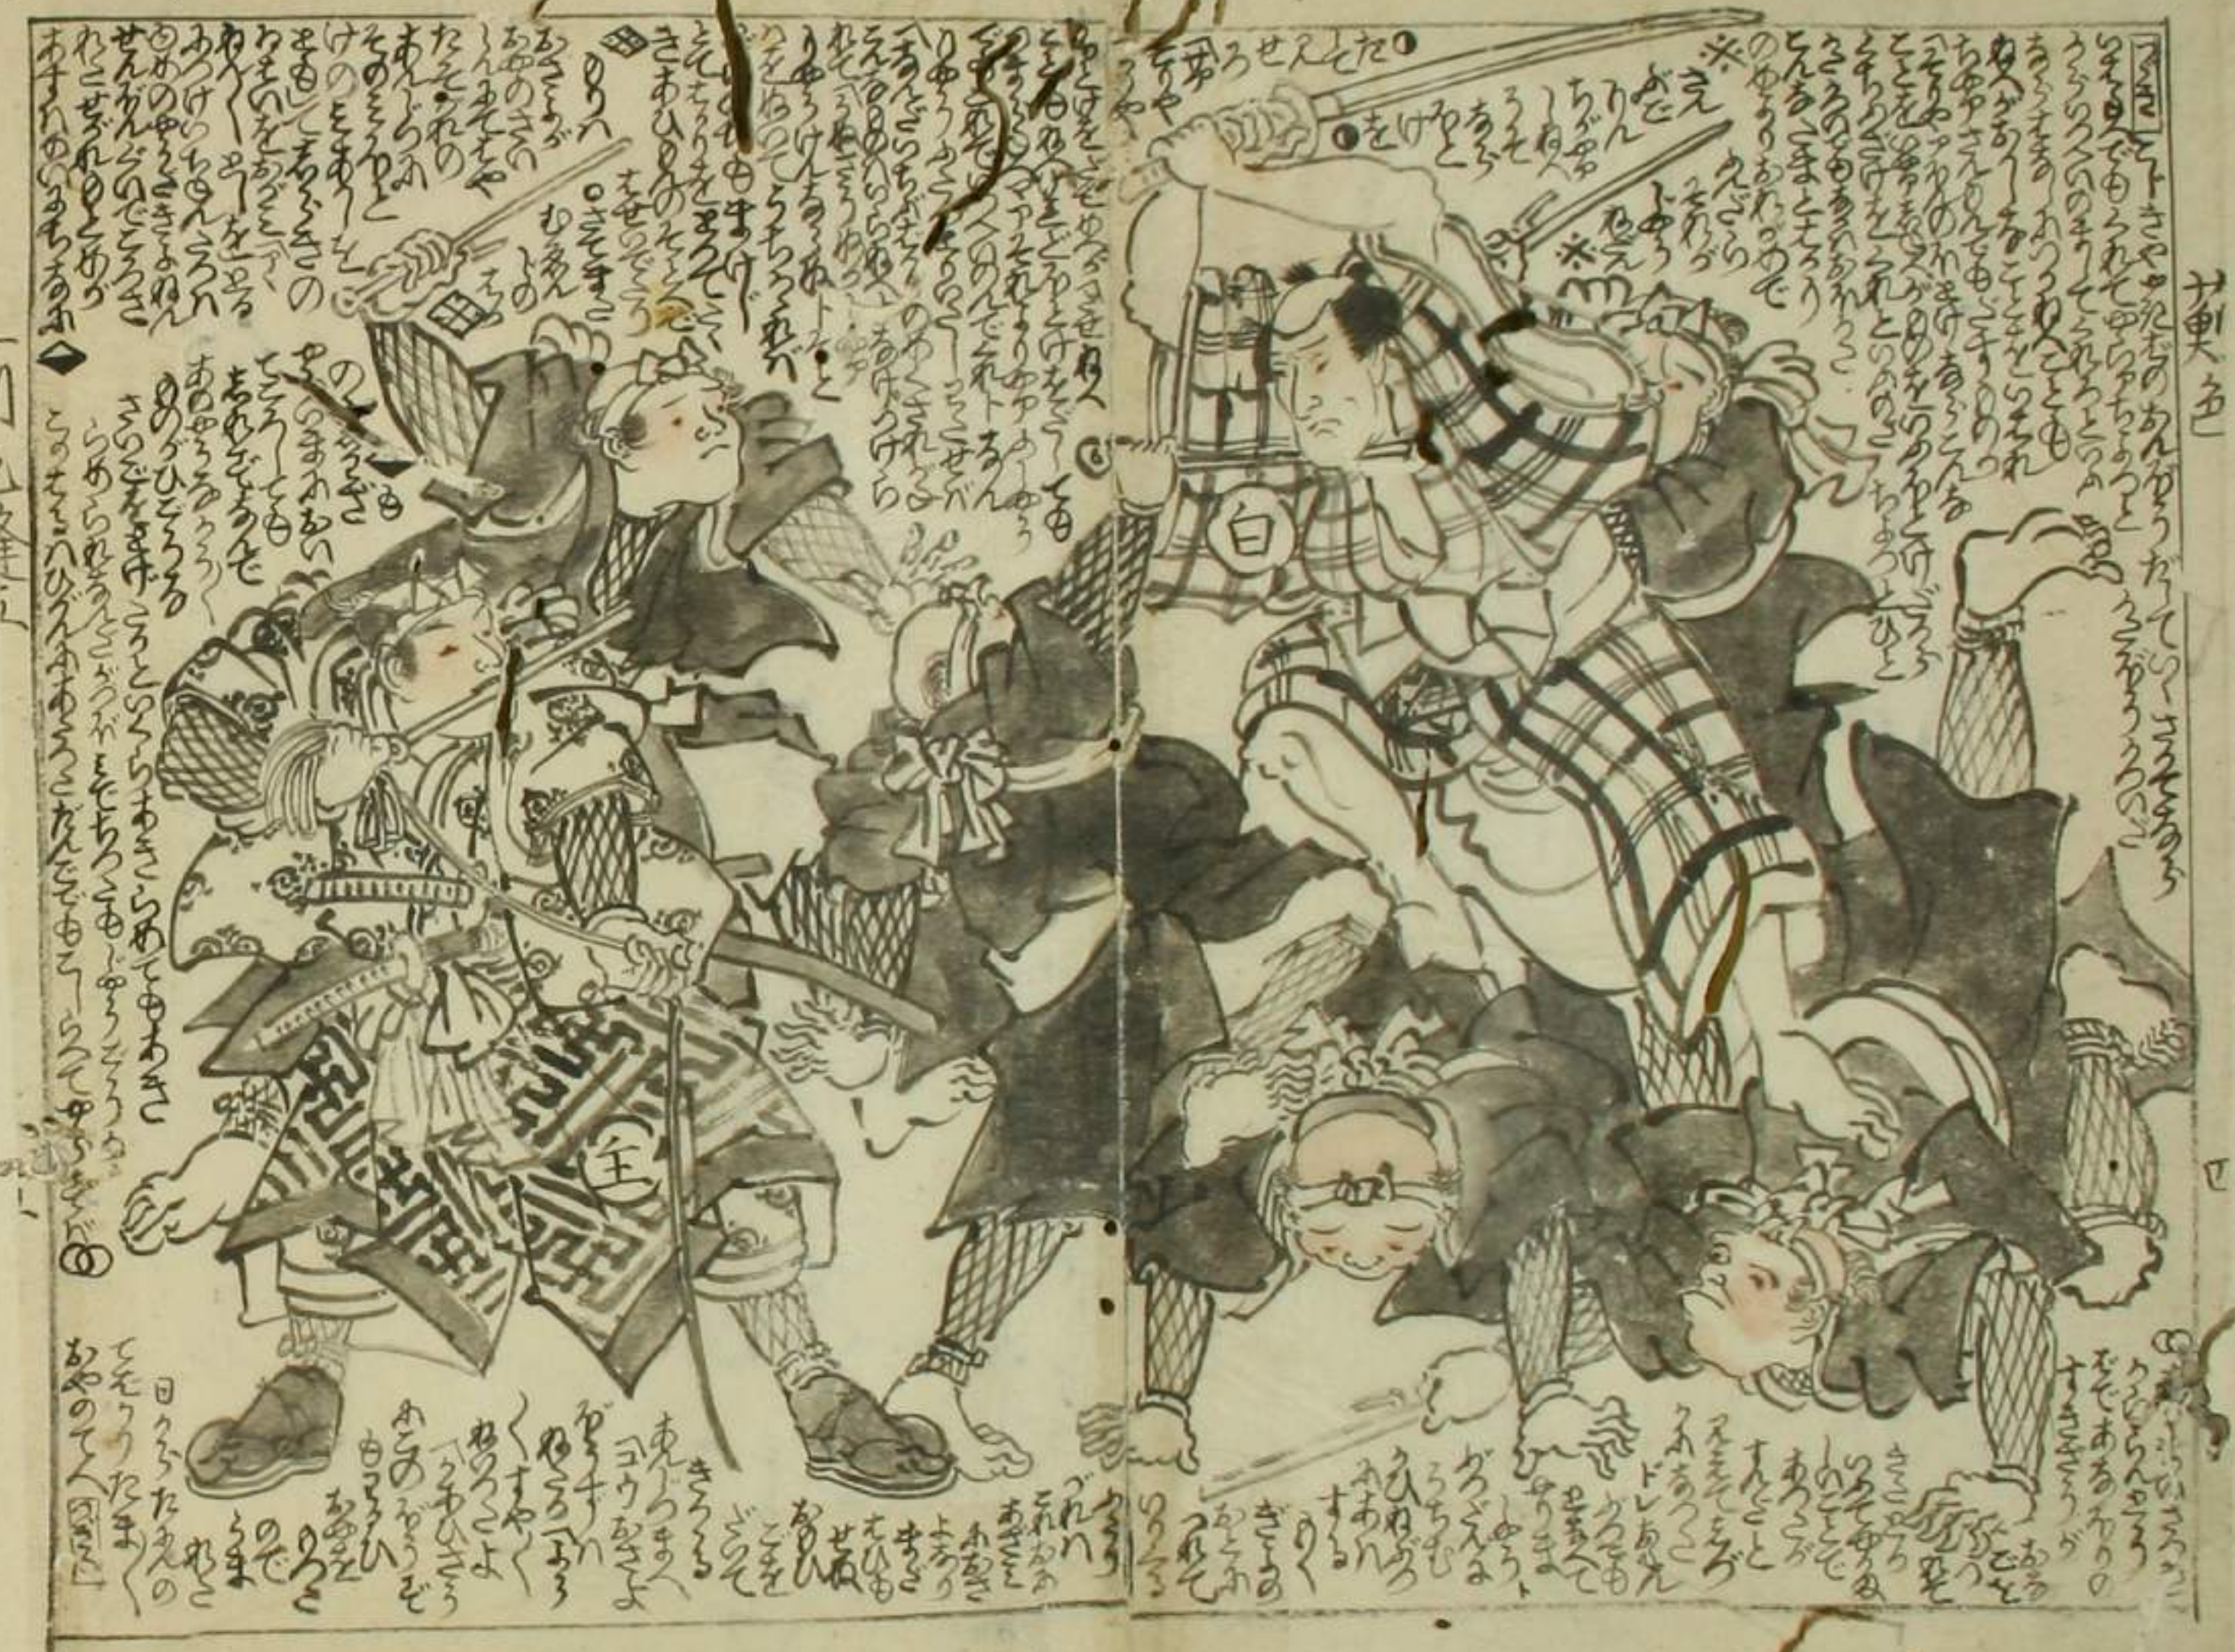

13
1843
巻

Handwritten text in the upper left corner of the illustration, including the characters '月' and '清'.

Vertical handwritten text on the right side of the illustration.

Handwritten text in the lower right corner of the illustration.

Vertical handwritten text on the right side of the illustration.

Red seal at the bottom center of the page.

Extensive handwritten text surrounding the illustration, including the characters '月' and '清'.

種清綴國貞画

明治六年六月

赤松縣權令

大属

右検査之上授

大奥色紙王

五