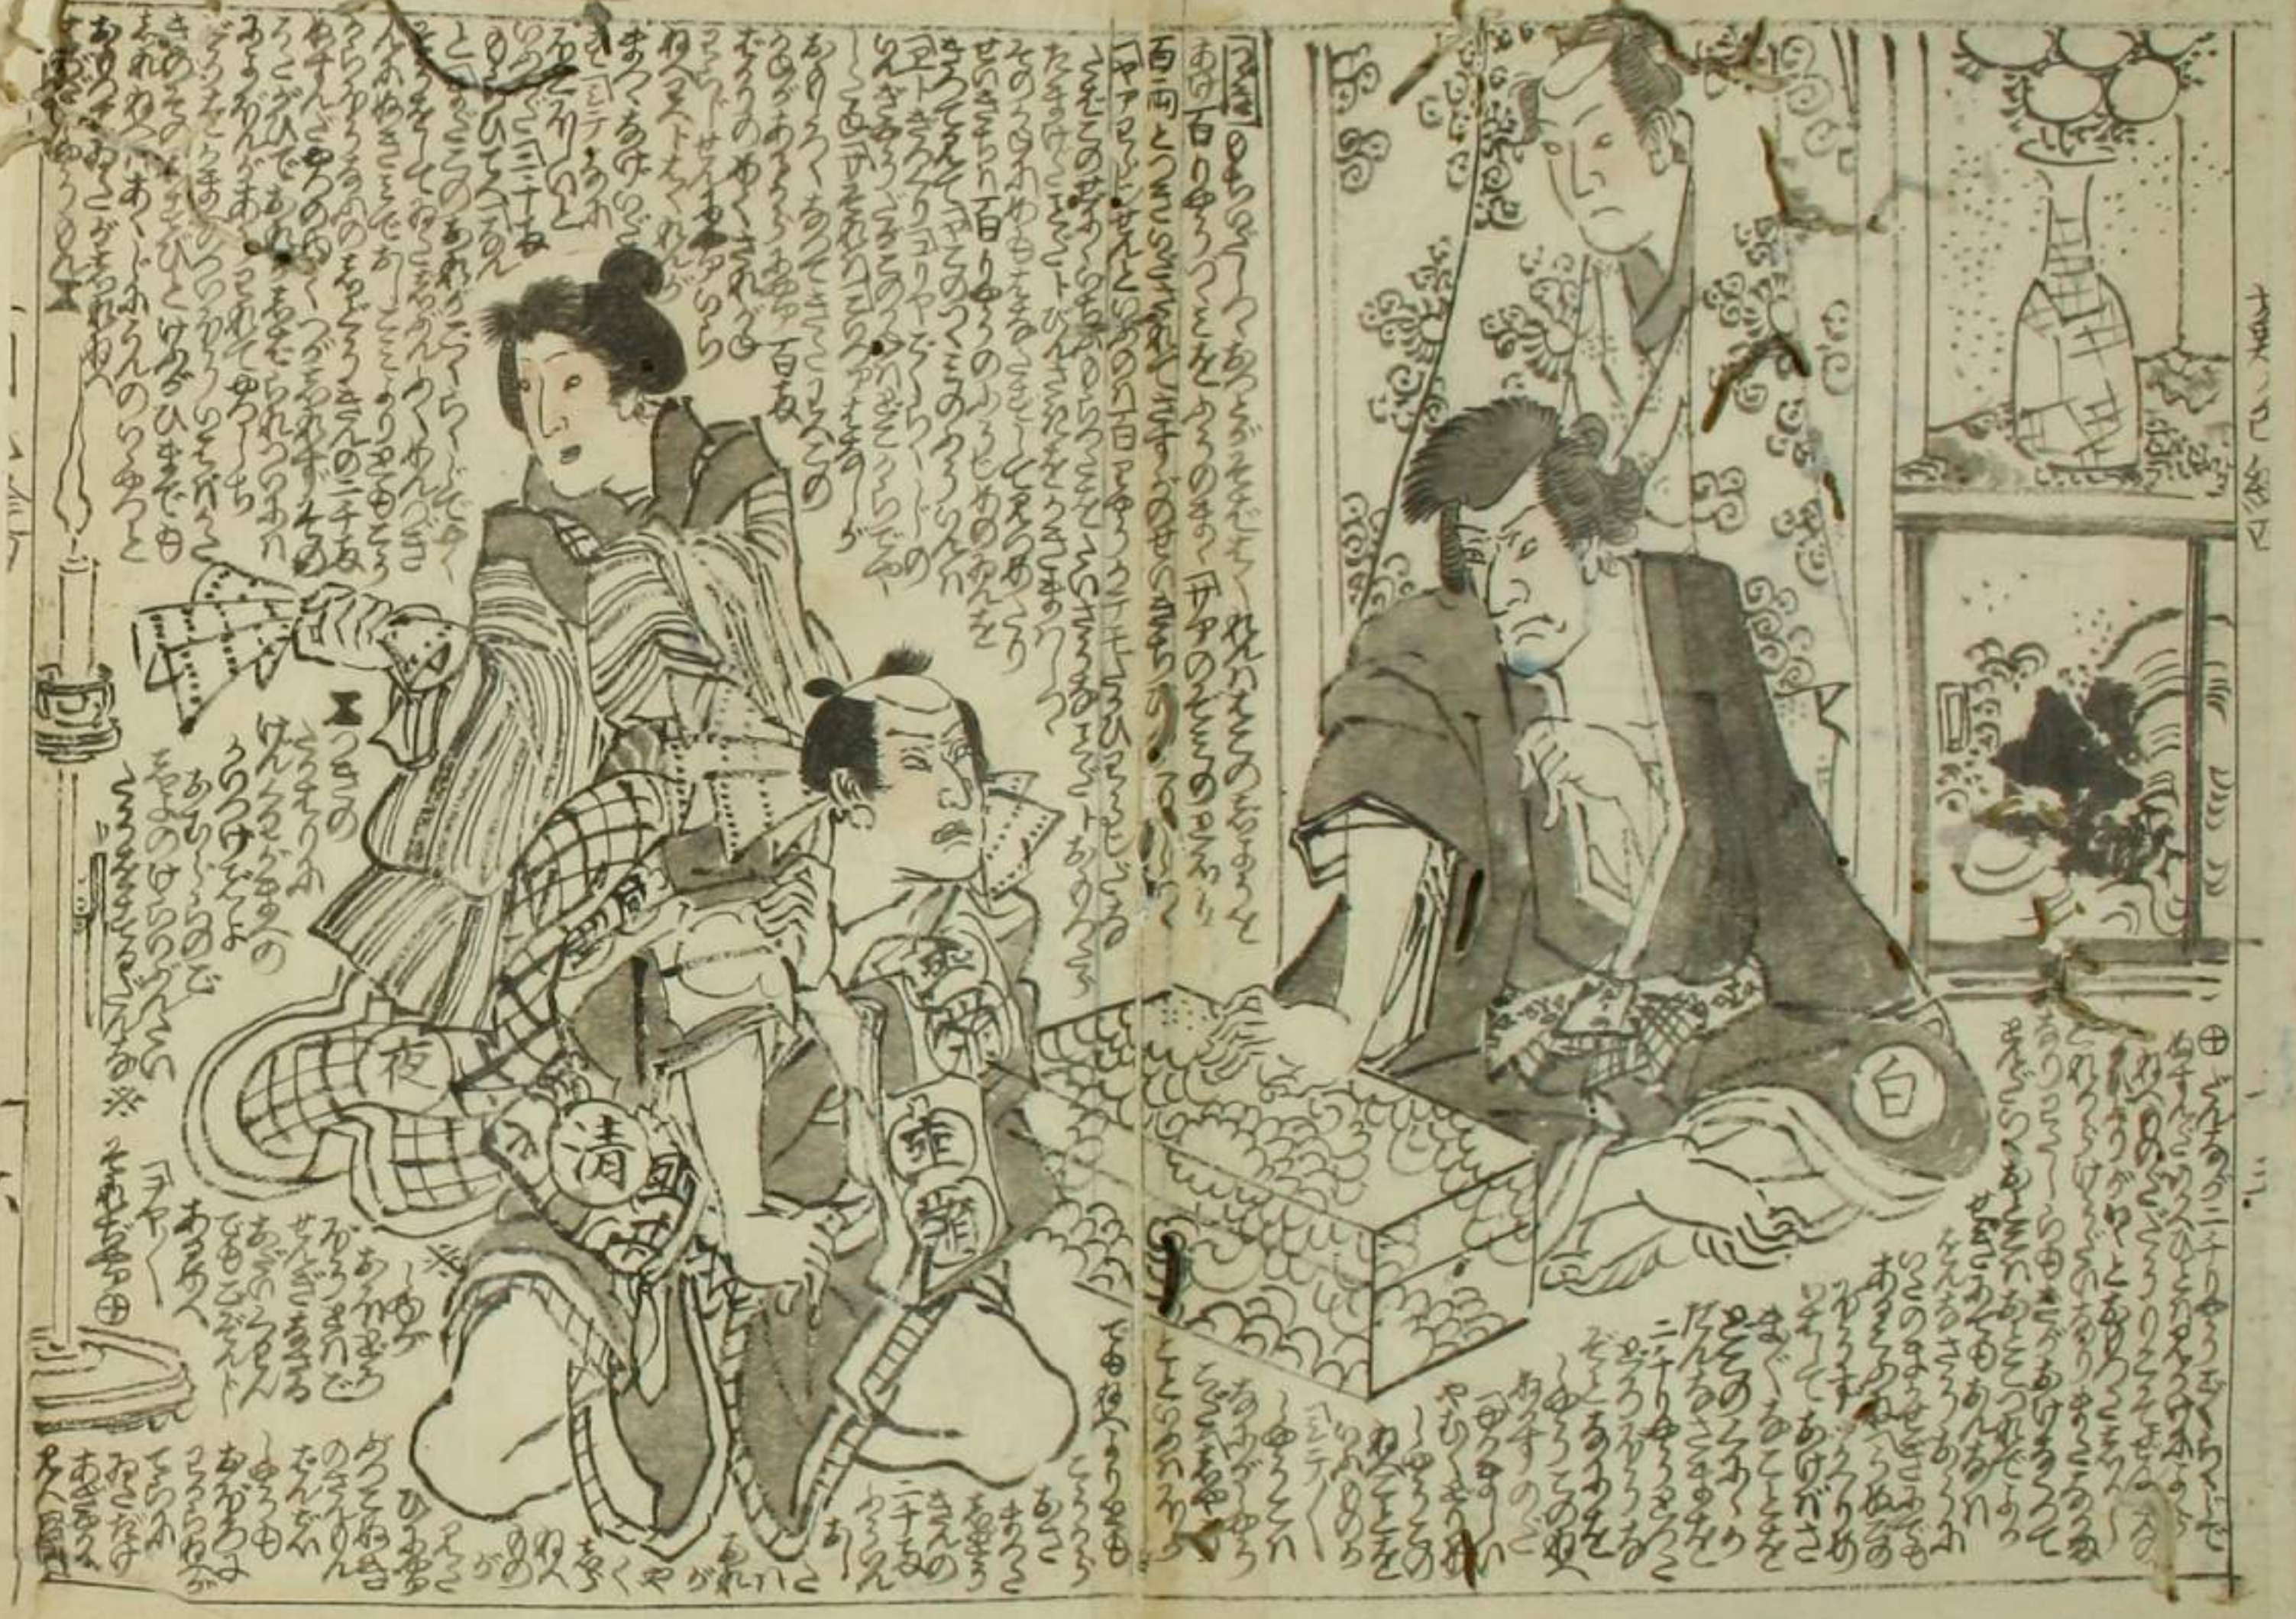

13
1843
巻

Handwritten text in the upper left corner of the illustration, including the characters '月' and '清'.

Vertical handwritten text on the right side of the illustration.

Handwritten text in the lower right corner of the illustration.

Vertical handwritten text on the right side of the illustration.

Red seal at the bottom center of the page.

Extensive handwritten text surrounding the illustration, including the characters '月' and '清'.

種清綴國貞画

明治六年六月

赤松縣權令

大属

右検査之上授

大奥色紙王

五