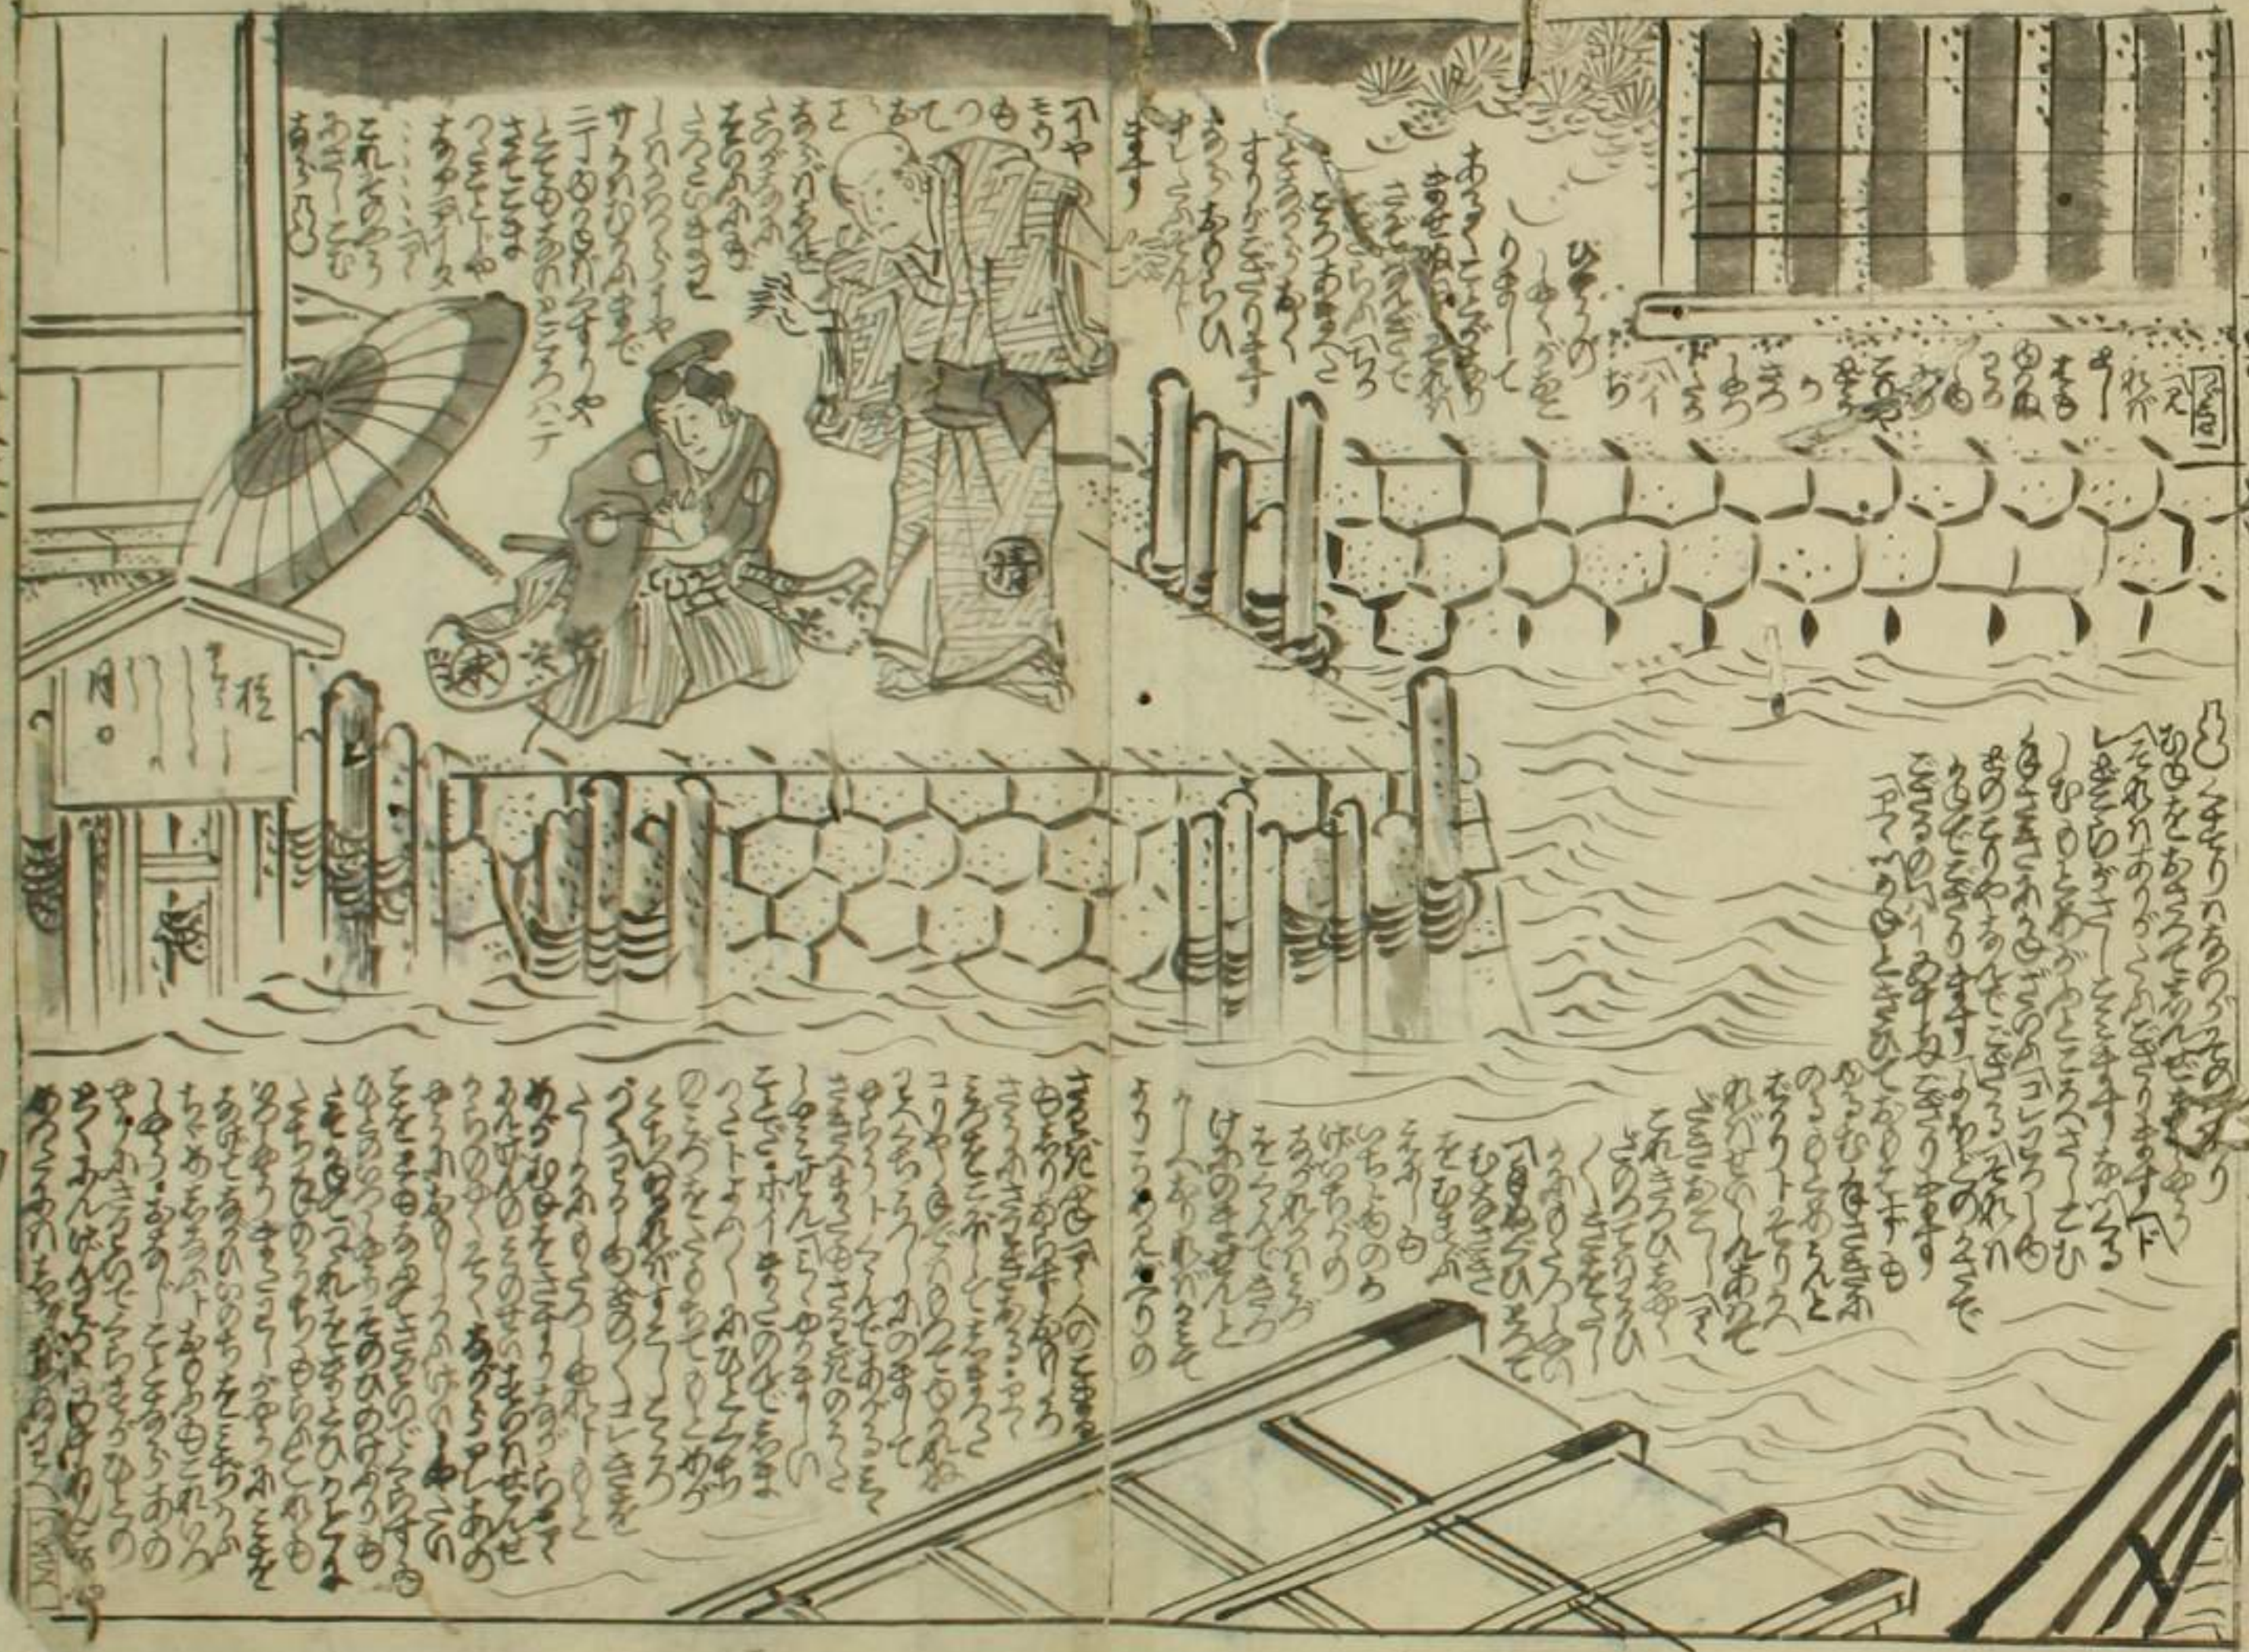

13
1843
巻

Handwritten text in the upper left corner of the illustration, including the characters '月' and '清'.

Vertical handwritten text on the right side of the illustration.

Handwritten text in the lower right corner of the illustration.

Vertical handwritten text on the right side of the illustration.

Red seal at the bottom center of the page.

Extensive handwritten text surrounding the illustration, including the characters '月' and '清'.

種清綴國貞画

明治六年六月

赤松縣權令

大属

右検査之上授

大奥色紙王

五