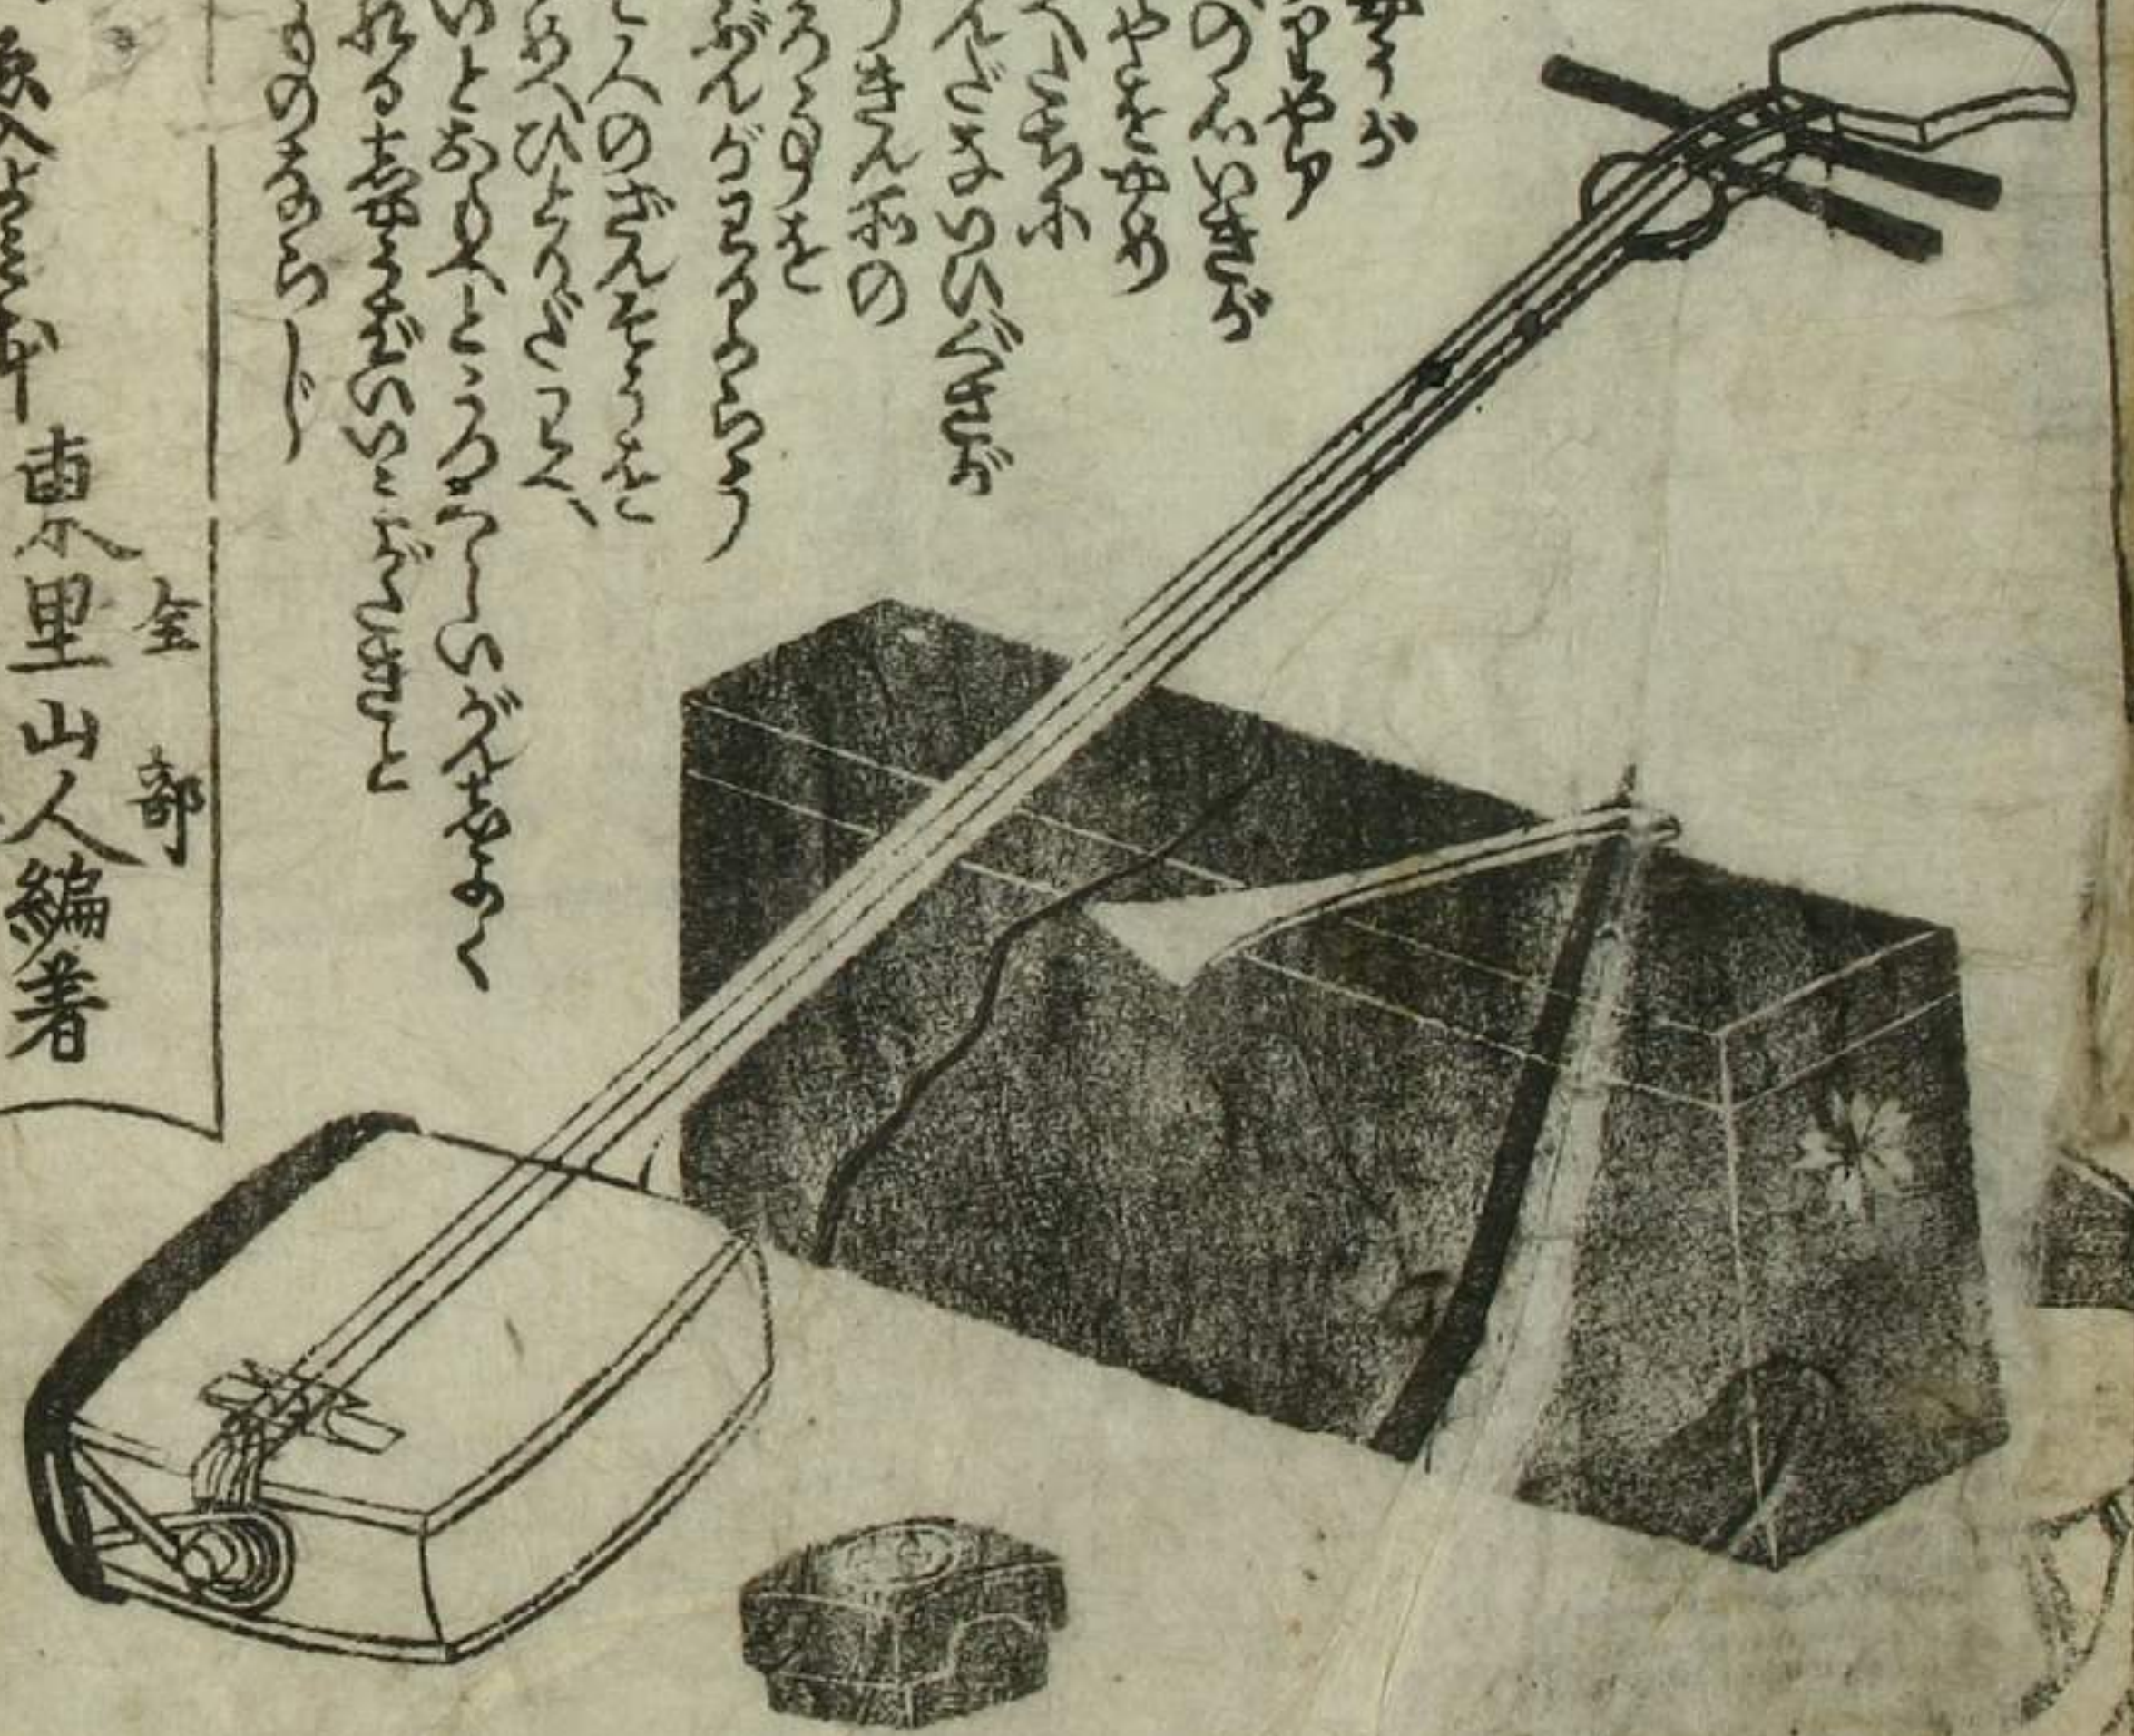

源平外記深解草
 全奇
 東里山人編著
 五冊

源平外記深解草
 全奇
 東里山人編著
 五冊

Act 1 Scene 1

Handwritten text in a cursive script, likely a transcription of a play, located at the top of the right page.

Handwritten text on the right side of the page, possibly a stage direction or a character's name.

Act 1 Scene 2

Handwritten text in a cursive script, likely a transcription of a play, located at the top of the left page.

Handwritten text on the left side of the page, possibly a stage direction or a character's name.